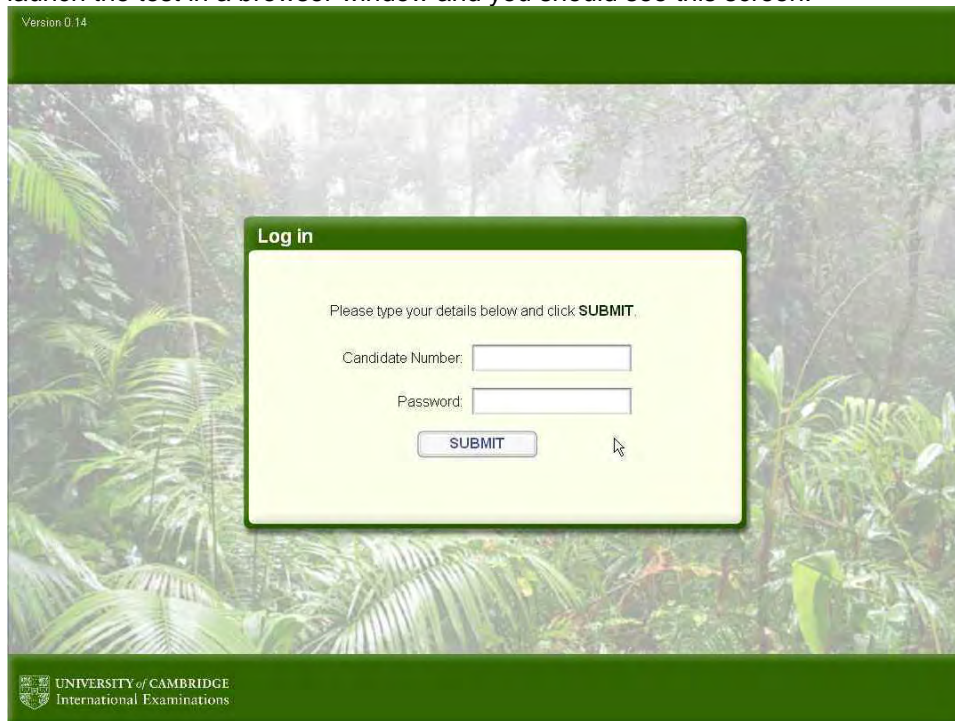

If you do not have Adobe Flash player installed on your machine, you can download it here:

<http://www.adobe.com/products/flashplayer>

Downloading and Extracting the Test:

1. On the Teacher Support website, click on the *November 2007 Paper 5 Supporting Files* link.
2. Save the Zip file to a suitable location.
3. Extract the contents of the Zip file to a suitable location; this will create a folder named *0460-05* which will contain all of the files necessary to run the test.

(If you do not already have an application on your PC to extract the file you can download an evaluation version of WinZip from <http://www.winzip.com>)

Running the Test:

1. To start the test, in the 0460-05 folder, double click on the file named *LIBSTestPreview.htm* (or *LIBSTestPreview* if you do not have your computer set to show filename extensions). This will launch the test in a browser window and you should see this screen: